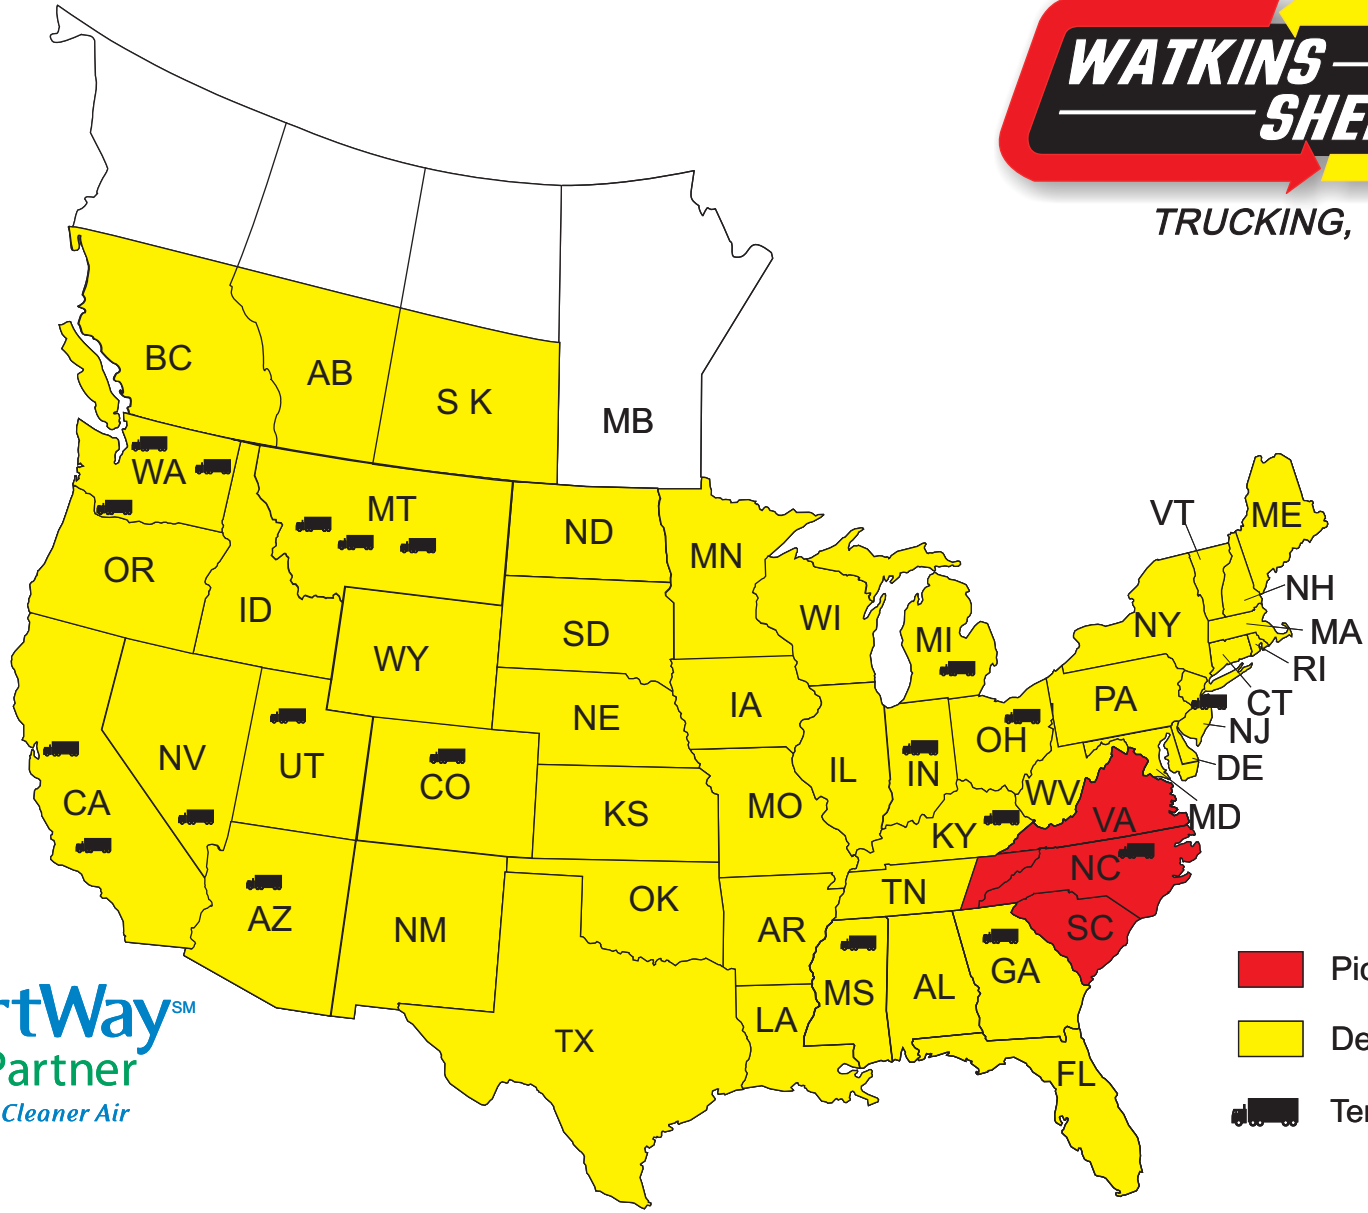

TRUCKING, INC.

*Collect Beyond Seattle

- Pickup Areas
- Delivery Areas
- Terminal Locations

Conover, NC Terminal
 Terminal Phone: (828) 464-9551
 Toll Free number: (866) 213-2709
 Terminal Fax: (828) 464-9597

Physical Address: 1515 4th St SW
 City: Conover
 State & Zip: NC, 28613
www.WKSH.com